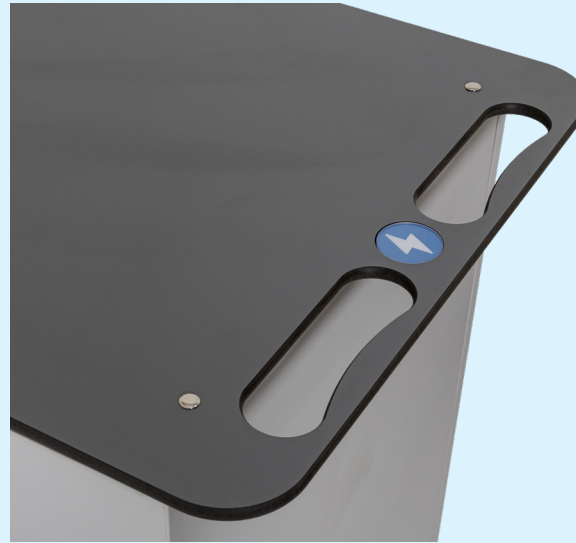

TEK20LAPCBAC

20 Device Mobile AC Charging Cart

For laptops and chromebooks up to 17 inch display

20 Devices with Sequential Charging

20 DEVICES

SMART CHARGING

SECURELY LOCKED

MOBILE DESIGN

ERGONOMIC HANDLES

270 FOLDING DOOR

UNIVERSAL KEY FOR BOTH DOORS

SIMPLE AND EASY TO SETUP

Optimised Device Charging

TEKCHARGE 20LAPCBAC with integrated sequential charge/ surge protection.

- AC charging for 20 devices up to 17 inch display
- Modern design with integrated handle
- Secure key lock on both front and back doors
- 4x High quality multi-directional/ locking castors
- Ergonomic handles for ease of movement
- Dedicated areas for AC adaptor storage with easy access
- Supplied with a 2.5m cable, UK 13A plug to C19
- Lifetime manufacturer's warranty on carcass
- 5 years manufacturer's warranty on electrics
- Arrives fully assembled

Larger screens may need to be housed portrait on the internal shelves.

Specifications and Materials

Dimensions Height 1125mm x Width 630mm x Depth 600mm

Shelf Capacity Height 40mm x Width 300mm x Depth 420mm